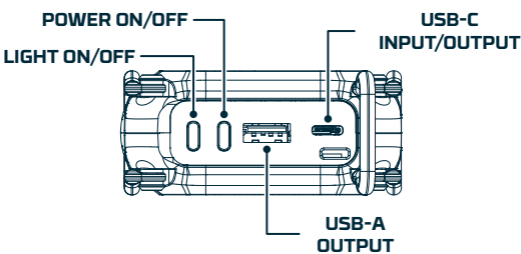

NEBO®

RAMBLER 20K POWER BANK

20000

mAh POWER BANK

BATTERY TYPE: Lithium-ion
CAPACITY: 20000mAh 3.7V, 74Wh
INPUT: USB-C PD 20W
OUTPUT: USB-A QC 18W

KICK STANDS/CABLE MANAGEMENT

The two kickstands on the unit can be used to prop the unit up, or to wrap the charging cord around for easy transportation.

DIGITAL DISPLAY

This unit includes a digital display next to the flood light to indicate the current battery level and charge status.

Power Delivery (PD3.0) and Qualcomm® Quick Charge™ (QC3) compatible, The lightning icon (insert icon) will illuminate when connected to a device with fast charging capability.

CHARGING

Connect the charging cable to the USB-C port to charge. Once the display reads "100%", remove the charging cable from the unit.

POWER BANK OPERATION

Connecting your device to the USB-A or USB-C output will automatically activate the power banks charge function. To see the power banks charge level, press and release the power button.